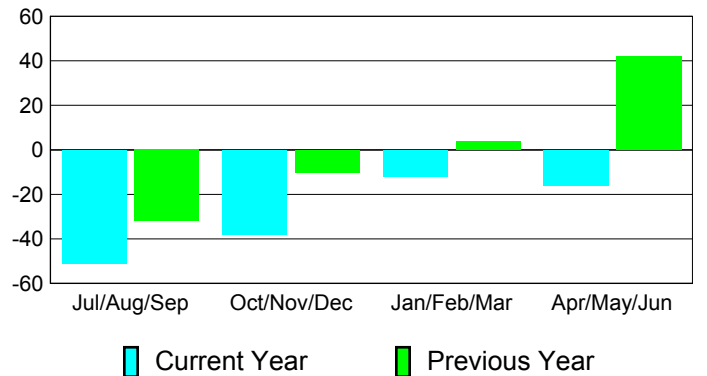

Membership Results
2010-2011

Membership
2009-2010

Month	Net Memb Goal	Actual New Memb	Actual Dropped Memb	Gain/Loss of Memb	Gain/Loss of Memb
Jul/Aug/Sep	5	24	-75	-51	-32
Oct/Nov/Dec	35	24	-62	-38	-10
Jan/Feb/Mar	35	25	-37	-12	4
Apr/May/June	10	48	-64	-16	42
Totals	85	121	-238	-117	4

Membership Results 2010-2011

Goal, New, Dropped, Gain/Loss

Comparison of Membership Gain/Loss

Current Year Compared to the Previous Year

Gender Comparison 2010-2011

Jul/Aug/Sep

Oct/Nov/Dec

Jan/Feb/Mar

Apr/May/June

Male

Female