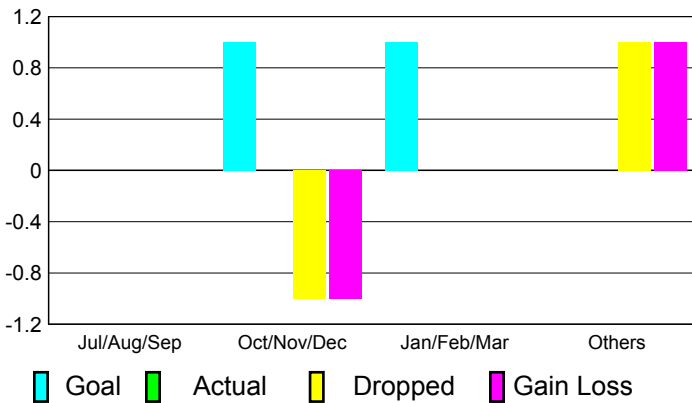

2010-2011 GMT Reports for District (or Undistricted) **District 23 A**

GMT: **ED J LECIUS**

Location: **CONNECTICUT**

GMT CA: **1**

CLUBS

Club Results
2010-2011

Clubs
2009-2010

Month	New Club Goal	Actual New Clubs	Actual Dropped Clubs	Gain/Loss of Clubs	Gain/Loss of Clubs
Jul/Aug/Sep	0	0	0	0	0
Oct/Nov/Dec	1	0	-1	-1	0
Jan/Feb/Mar	1	0	0	0	1
Apr/May/June	0	0	1	1	1
Totals	2	0	0	0	2

Club Results 2010-2011

Goal, New, Dropped, Gain/Loss

Comparison of Club Gain/Loss

Current Year Compared to the Previous Year

YTD Status Quo Clubs 2010-2011

Status Quo Clubs Compared to Status Quo Members

MEMBERSHIP

Membership Results
2010-2011

Membership
2009-2010

Month	Net Memb Goal	Actual New Memb	Actual Dropped Memb	Gain/Loss of Memb	Gain/Loss of Memb
Jul/Aug/Sep	5	24	-75	-51	-32
Oct/Nov/Dec	35	24	-62	-38	-10
Jan/Feb/Mar	35	25	-37	-12	4
Apr/May/June	10	48	-64	-16	42
Totals	85	121	-238	-117	4