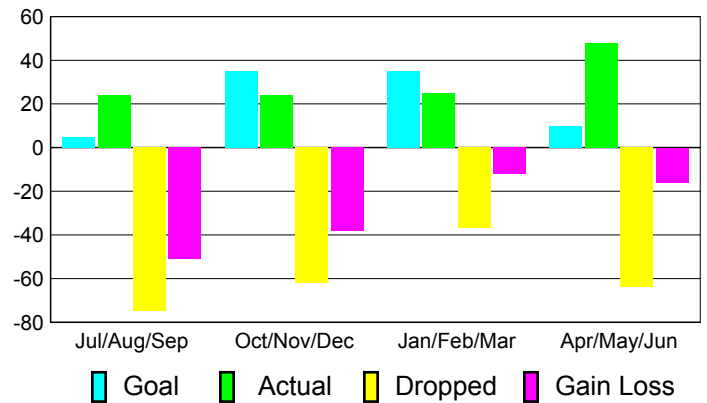

Membership Results 2010-2011

Goal, New, Dropped, Gain/Loss

Comparison of Membership Gain/Loss

Current Year Compared to the Previous Year